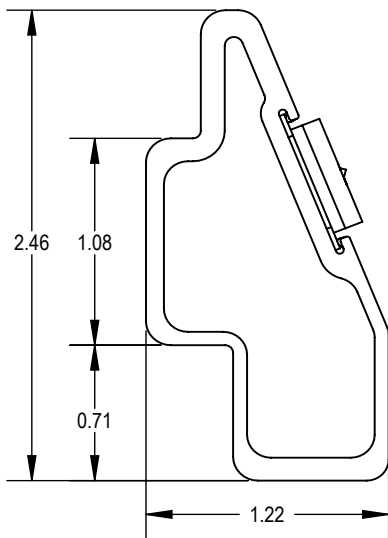

ITEM NO	DESCRIPTION	QTY IN KIT
1	SPLICE, XR1000®, MILL	1

Part Number	Description
XR1000®-BOSS®-01-M1	Bonded Splice, XR1000®

1) Bonded Splice, XR1000

Property	Value
Material	6000 Series Aluminum
Finish	Mill