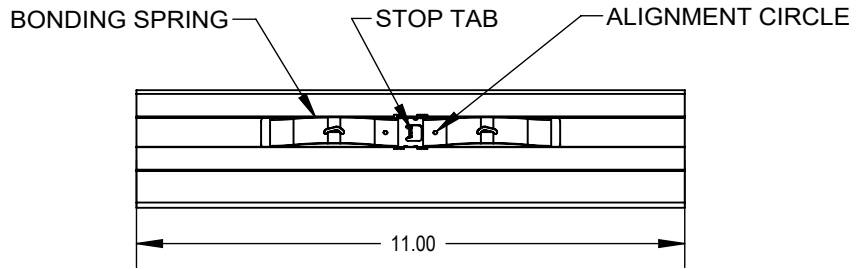

ITEM NO	DESCRIPTION	QTY IN KIT
1	SPLICE, XR1000®, MILL	1

Part Number	Description
XR1000®-BOSS®-01-M1	Bonded Splice, XR1000®

1) Bonded Splice, XR1000

Property	Value
Material	6000 Series Aluminum
Finish	Mill